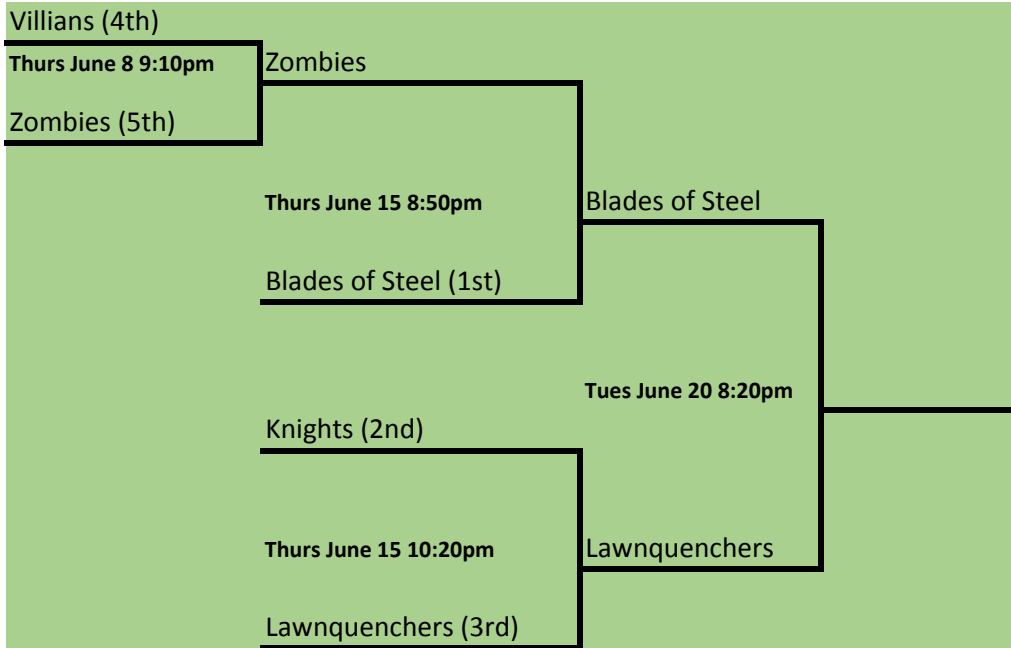

Spring Men's League Bracket

B Division

C Division